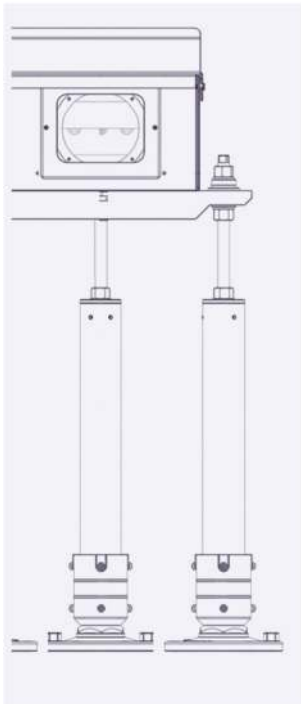

### ELECTRICAL

- Light Source  
2 x LED Bar
- Connection  
FAA L-823
- Rated Input Current  
6.6A
- Power Consumption  
57W
- Emission  
IEC 61000-6-4
- Immunity  
IEC 61000-6-2
- Service Life  
LED useful lamp life > 50000h

## DIMENSIONS