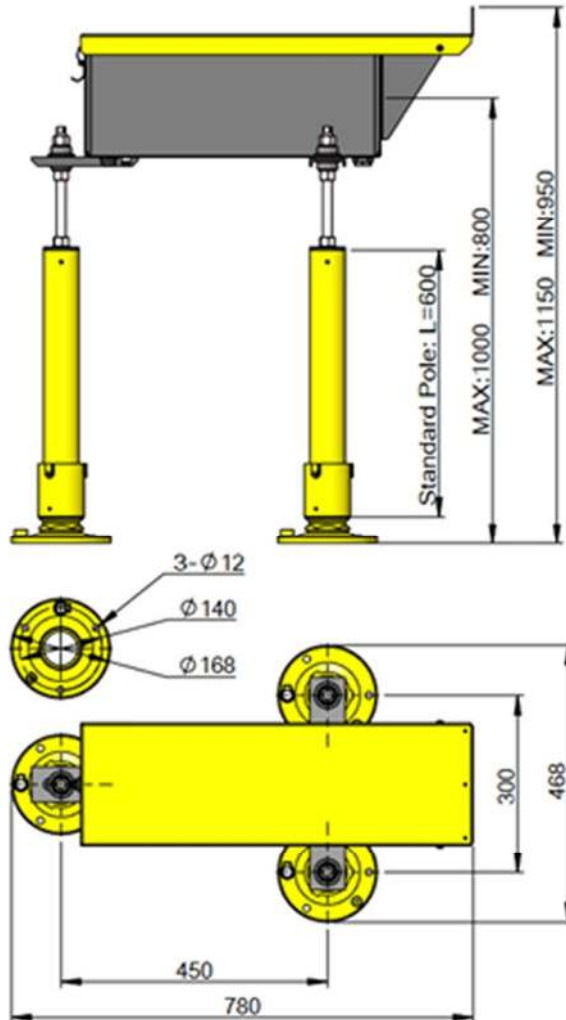

### ELECTRICAL

- Light Source  
2 x LED Bar
- Connection  
FAA L-823
- Rated Input Current  
6.6A
- Power Consumption  
57W
- Emission  
IEC 61000-6-4
- Immunity  
IEC 61000-6-2
- Service Life  
LED useful lamp life > 50000h

## DIMENSIONS