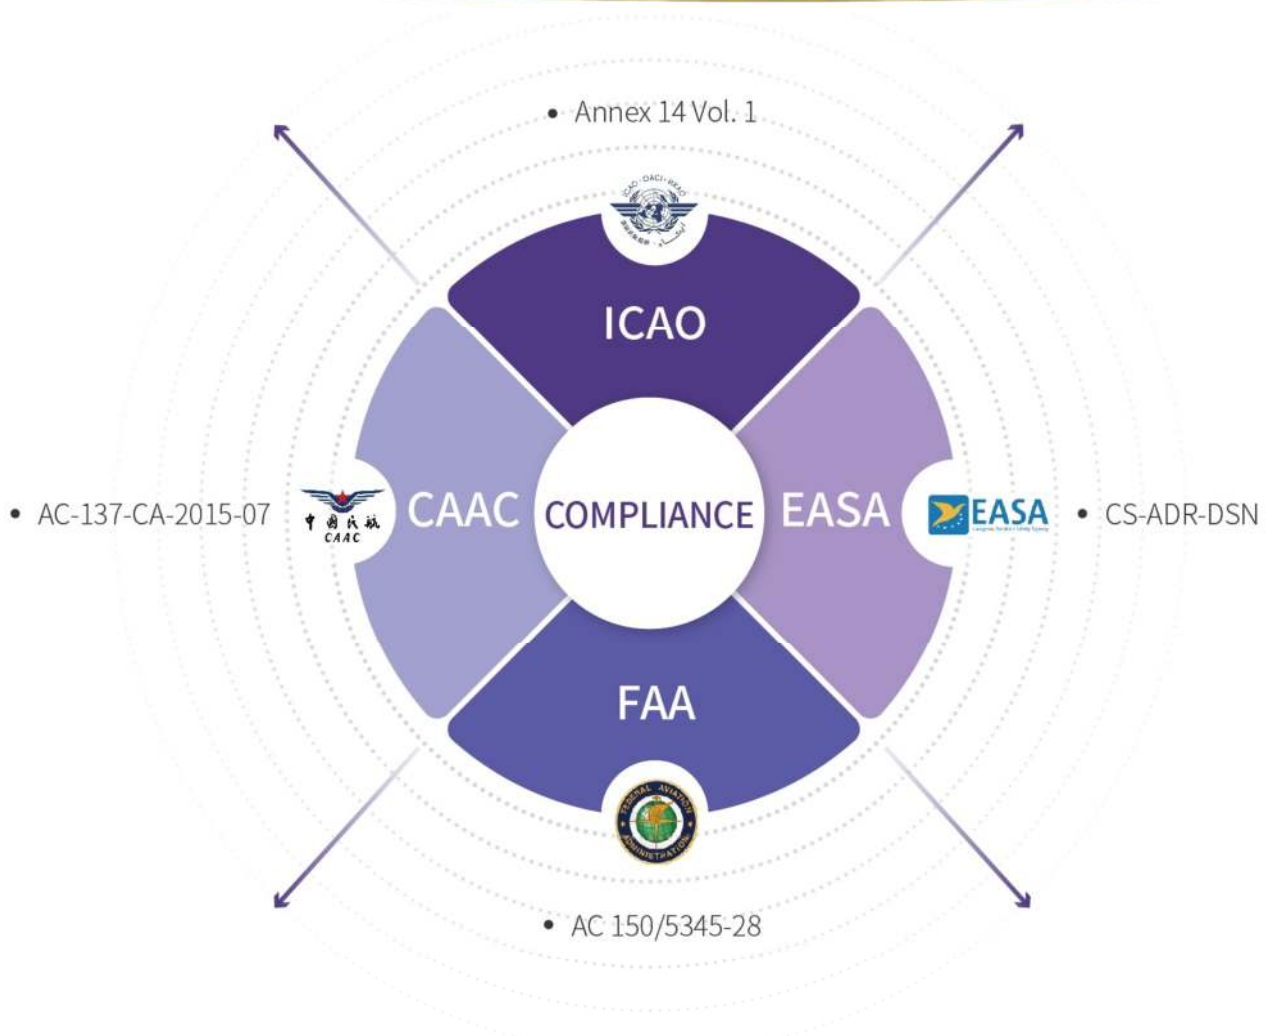

## PAPI - LED Precision Approach Indicator

# AIRFIELD GROUND LIGHTING SOLUTIONS

Provisional Data Sheet

PAPI-LED Precision Approach Path Indicator