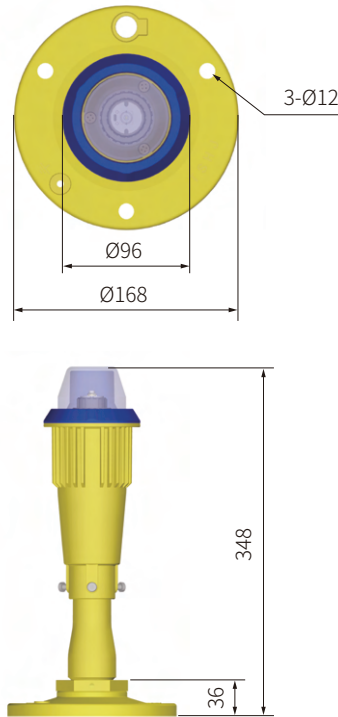

COMPONENTS

DIMENSIONS

ACCESSORIES

- ◎ Flange (168mm OD)
- ◎ Flange (240mm OD)
- ◎ Flange (300mm OD)
- ◎ 2-1 inches frangible coupling
- ◎ L-823 receptacle

PHOTOMETRICS

「 Taxiway Edge 」

Airfield Lighting Systems (UK) Limited  
 Aviation House, Russell Gardens,  
 Wickford, Essex, SS11 8BF UK