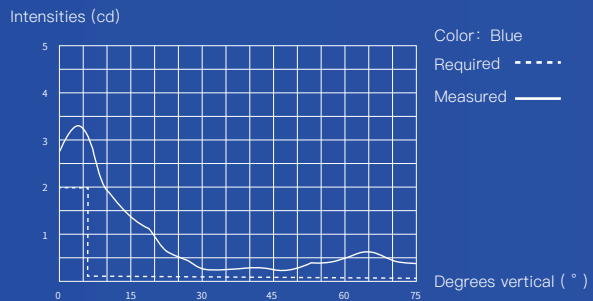

COMPONENTS

DIMENSIONS

ACCESSORIES

- ◎ Flange (168mm OD)
- ◎ Flange (240mm OD)
- ◎ Flange (300mm OD)
- ◎ 2-1 inches frangible coupling
- ◎ L-823 receptacle

PHOTOMETRICS

「 Taxiway Edge 」

Airfield Lighting Systems (UK) Limited  
 Aviation House, Russell Gardens,  
 Wickford, Essex, SS11 8BF UK