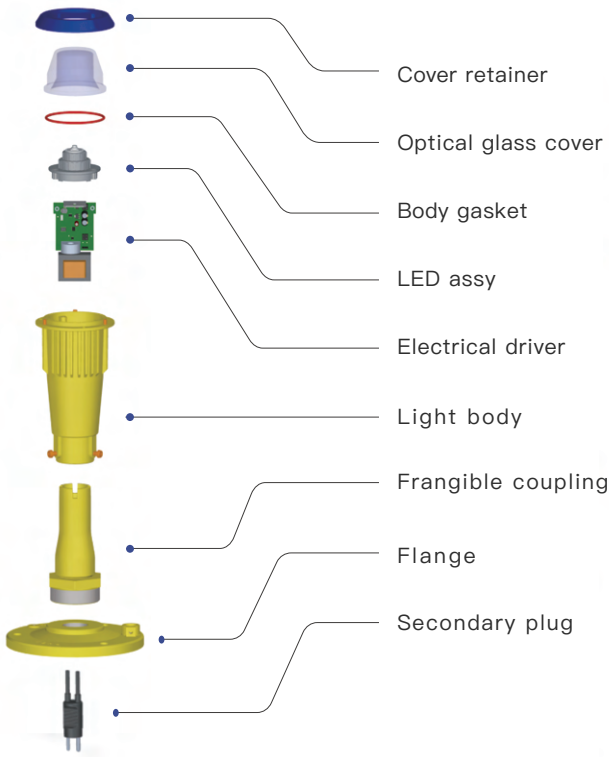

COMPONENTS

DIMENSIONS

ACCESSORIES

- ◎ Flange (168mm OD)
- ◎ Flange (240mm OD)
- ◎ Flange (300mm OD)
- ◎ 2-1 inches frangible coupling
- ◎ L-823 receptacle

PHOTOMETRICS

「 Taxiway Edge 」

Airfield Lighting Systems (UK) Limited  
 Aviation House, Russell Gardens,  
 Wickford, Essex, SS11 8BF UK