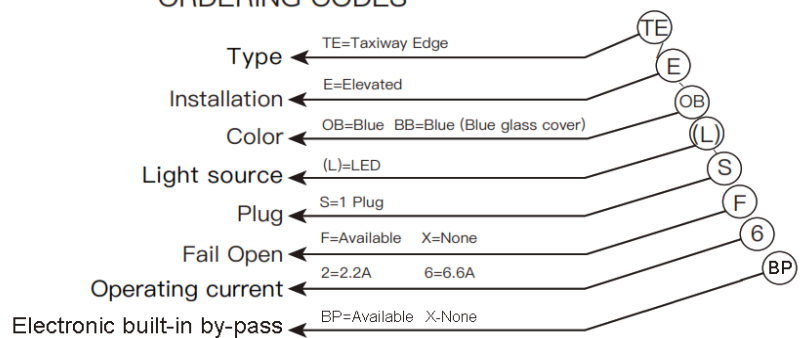

ORDERING CODES

* Accessories should be ordered separately